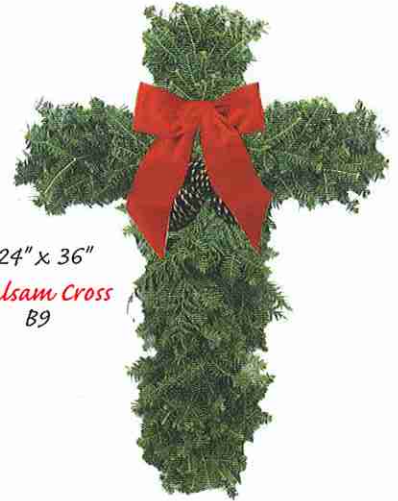

# Handcrafted Wreaths & Decorations

*Balsam Wreath*  
26", 36", 48", 60"  
B1 B2 B3 B4

26" *Fallen Hero Wreath Donation* B5  
Delivered to a National Cemetery to Honor our Veterans No Specific Fallen Hero

32"-34"  
*Evergreen Planter*  
B6

25' *Balsam Garland*  
B7

12" x 36"  
*Balsam Candy Cane*  
B8

24" x 36"  
*Balsam Cross*  
B9

*Noble Fir Mixed Wreath*  
20", 36"  
P1 P2

24" *Premium Decorator Boxed Wreath*  
P3

*Mixed Noble Swag*  
P4

4' *Mantle piece/Centerpiece*  
P5

12" *Holiday Yule Log*  
P6

B Products primarily for outdoor use.  
P Products primarily for indoor and outdoor use.

NOBLE VALLEY FARMS  
NORTHWOODS WREATHS